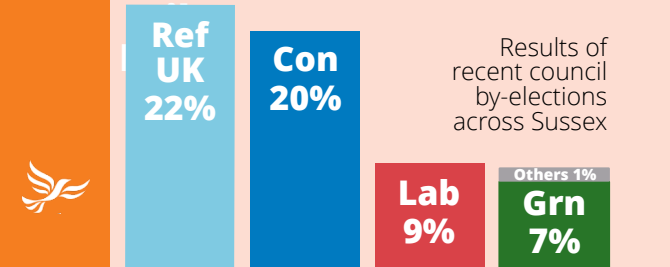

LIB DEMS CAN BEAT REFORM IN SUSSEX

Next May, Sussex elects its first mayor. Recent by-election results across Sussex suggest it is between the Liberal Democrats and Reform. Cancelled elections led to a spike in by-elections with the Liberal Democrats often beating Reform. Help the Lib Dems build momentum to continue to beat Reform.